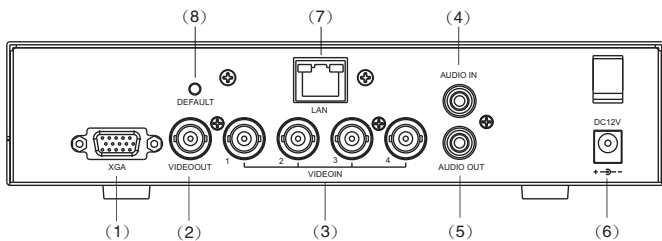

4CH STANDALONE DVR

GA-4162/GA-4162X

(LAN OPTION)

REAR PANEL

- (1) XGA Output (GA-4162X)
- (2) Video Output: BNC x 1
- (3) Video IN: BNC x 4
- (4) Audio Input: RCA x 1, Line-In
- (5) Audio Output: RCA x 1, Line-Out
- (6) Power Input: For safety reasons, always use the original factory power adaptor attached.
Adaptor : DC-12V / 3A °
- (7) LAN Output: (Optional)
- (8) DEFAULT : Reset to factory setting.

SPECIFICATIONS

Model Number	GA-4162/GA-4162X		
Video Format	NTSC/PAL		
Operating System	Embedded RTOS		
VGA Output	D-SUB 15Pin VGA		
Video Input	BNC x 4 (1Vp-p 75Ω)		
Audio Input	RCA x 1, Line-In		
Video Output	BNC x 1(Main Monitor)		
Audio Output	RCA x 1, Line-Out		
Display	GUI, Multi-Language		
Display Frame	NTSC	120 fps (4 × 30 fps)	
	PAL	100 fps (4 × 25 fps)	
Recording Frame (EACH)	NTSC	Max. 60 fps	
	PAL	Max. 50 fps	
Video Operation	Triplex (Record, Playback, Internet Access)		
Resolution	Display	NTSC	640 x 448
		PAL	640 x 544
	Recording	NTSC	640x224
		PAL	640x272
Compression Format	Modified MJPEG	Normal	12K Bytes / Frame
		High	15K Bytes / Frame
		Highest	20K Bytes / Frame
		HDD	SATA HDD x 1
Backup	USB		
Search	Mode	Time/Date/Event	
Motion Detect	Full screen	Yes	
Loss Detect		Yes	
Auto Switching		Yes	
Buzzer Output		Yes	
Brightness Adjust		Yes	
Contrast Adjust		Yes	
VGA Output	640*480/800*600/1024*768/1280*1024		
System Monitor	Power Recover Auto Restore Record Mode		
Web Transmission	MPEG4		
Format			
Power Supply	DC 12V / 3A(AC100V~240V 50/60HZ)		
Dimension	220mm x 228mm x 48mm (WxDxH)		
Weight	1.5KG		